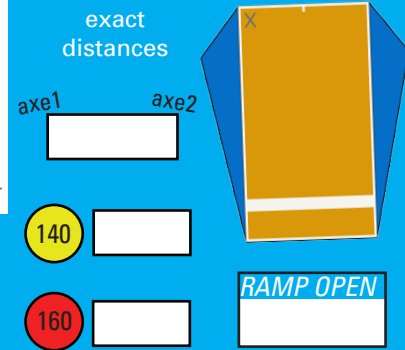

International Waterski & Wakeboard Federation

Cable Ski

EVENT

HOMOLOGATION

COMP CODE   SITE CODE

We recommend to the IWWF CableSki Council the following class of homologation

	SLALOM	TRICK	JUMP
1	____	____	____
2	____	____	____
3	____	____	____

CHIEF JUDGE   HOMOLOGATOR

DATE   NOTES
 TIME